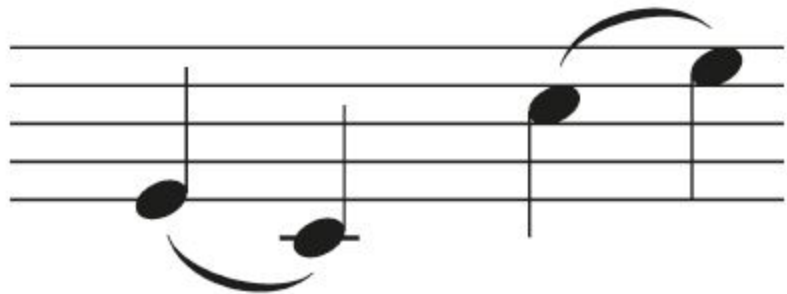

# Francesca *Forte* (she's very loud):

- ***Forte***, or *f*, means loud.
- Press the keys down faster and with more energy.

# Patrick *Piano* (he's very quiet):

- *Piano*, or *p*, means quiet.
- Move the keys down more slowly and gently.

# Louis *Legato* (he glides along as smoothly as possible):

- ***Legato*** notes sound smooth.
- They have a curved line over or under them called a slur that looks like an umbrella:

# Suzie *Staccato* (she's a short and bouncy girl!):

- ***Staccato*** notes sound short and spiky.
- They have a little dot underneath or over the top: