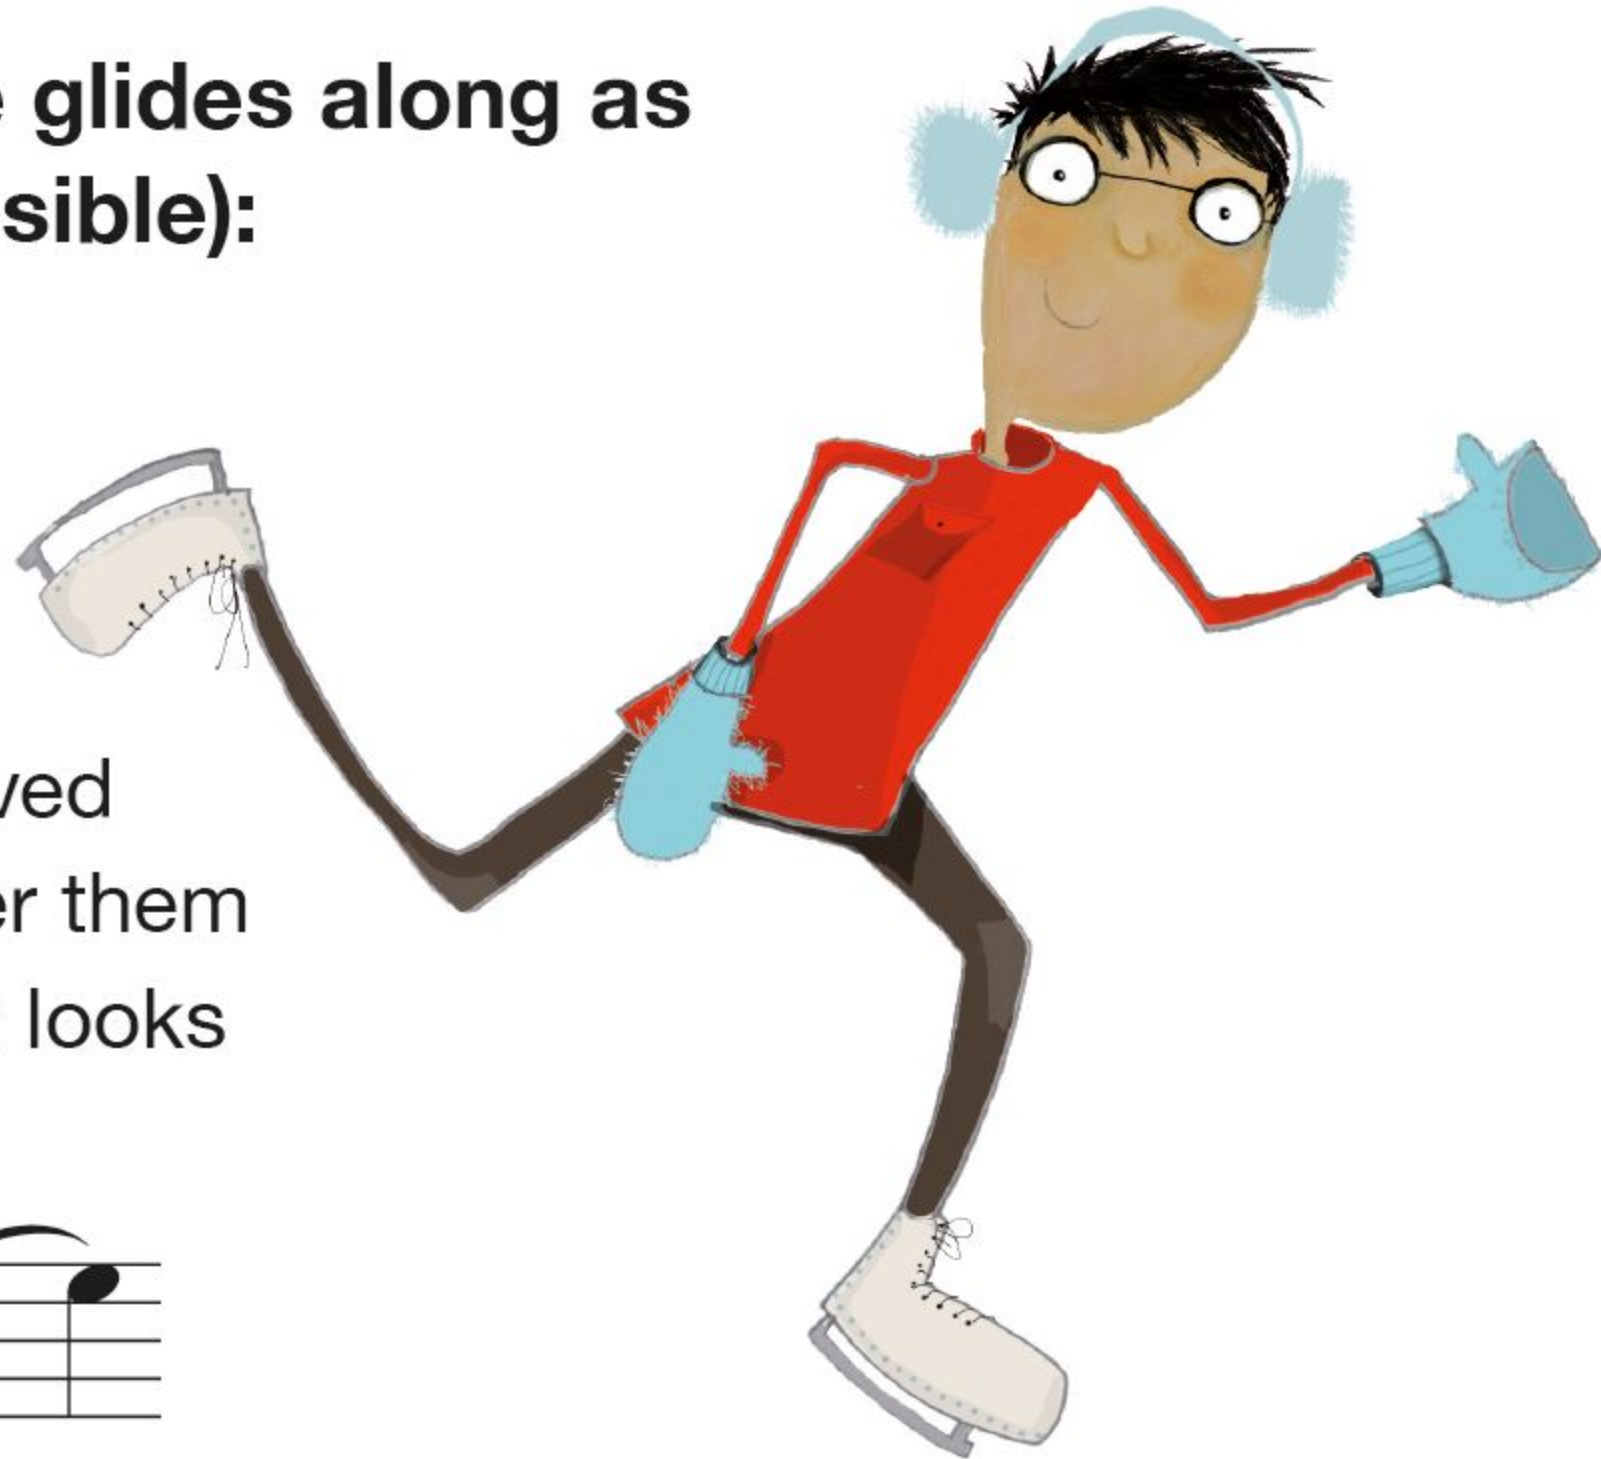

# Francesca *Forte* (she's very loud):

- ***Forte***, or *f*, means loud.
- Press the keys down faster and with more energy.

# Patrick *Piano* (he's very quiet):

- *Piano*, or *p*, means quiet.
- Move the keys down more slowly and gently.

# Louis *Legato* (he glides along as smoothly as possible):

- ***Legato*** notes sound smooth.
- They have a curved line over or under them called a slur that looks like an umbrella: